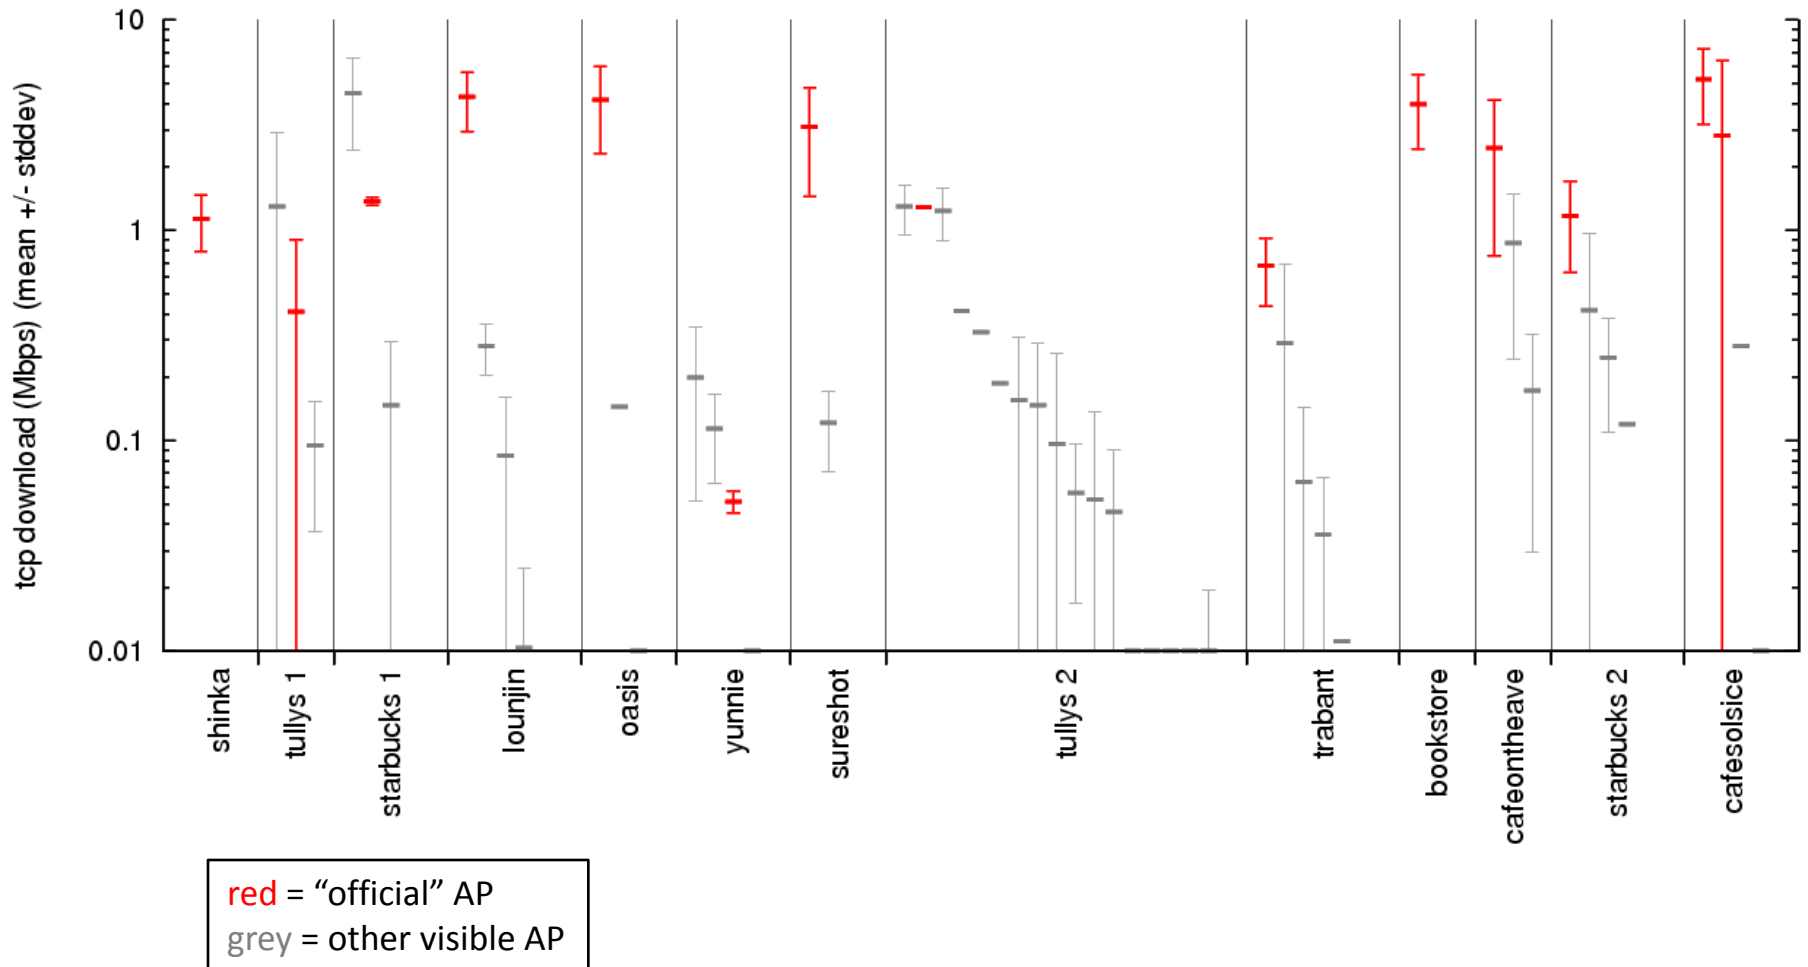

Will Reports Improve Selection?

Commercial APs at Seattle hotspot locations