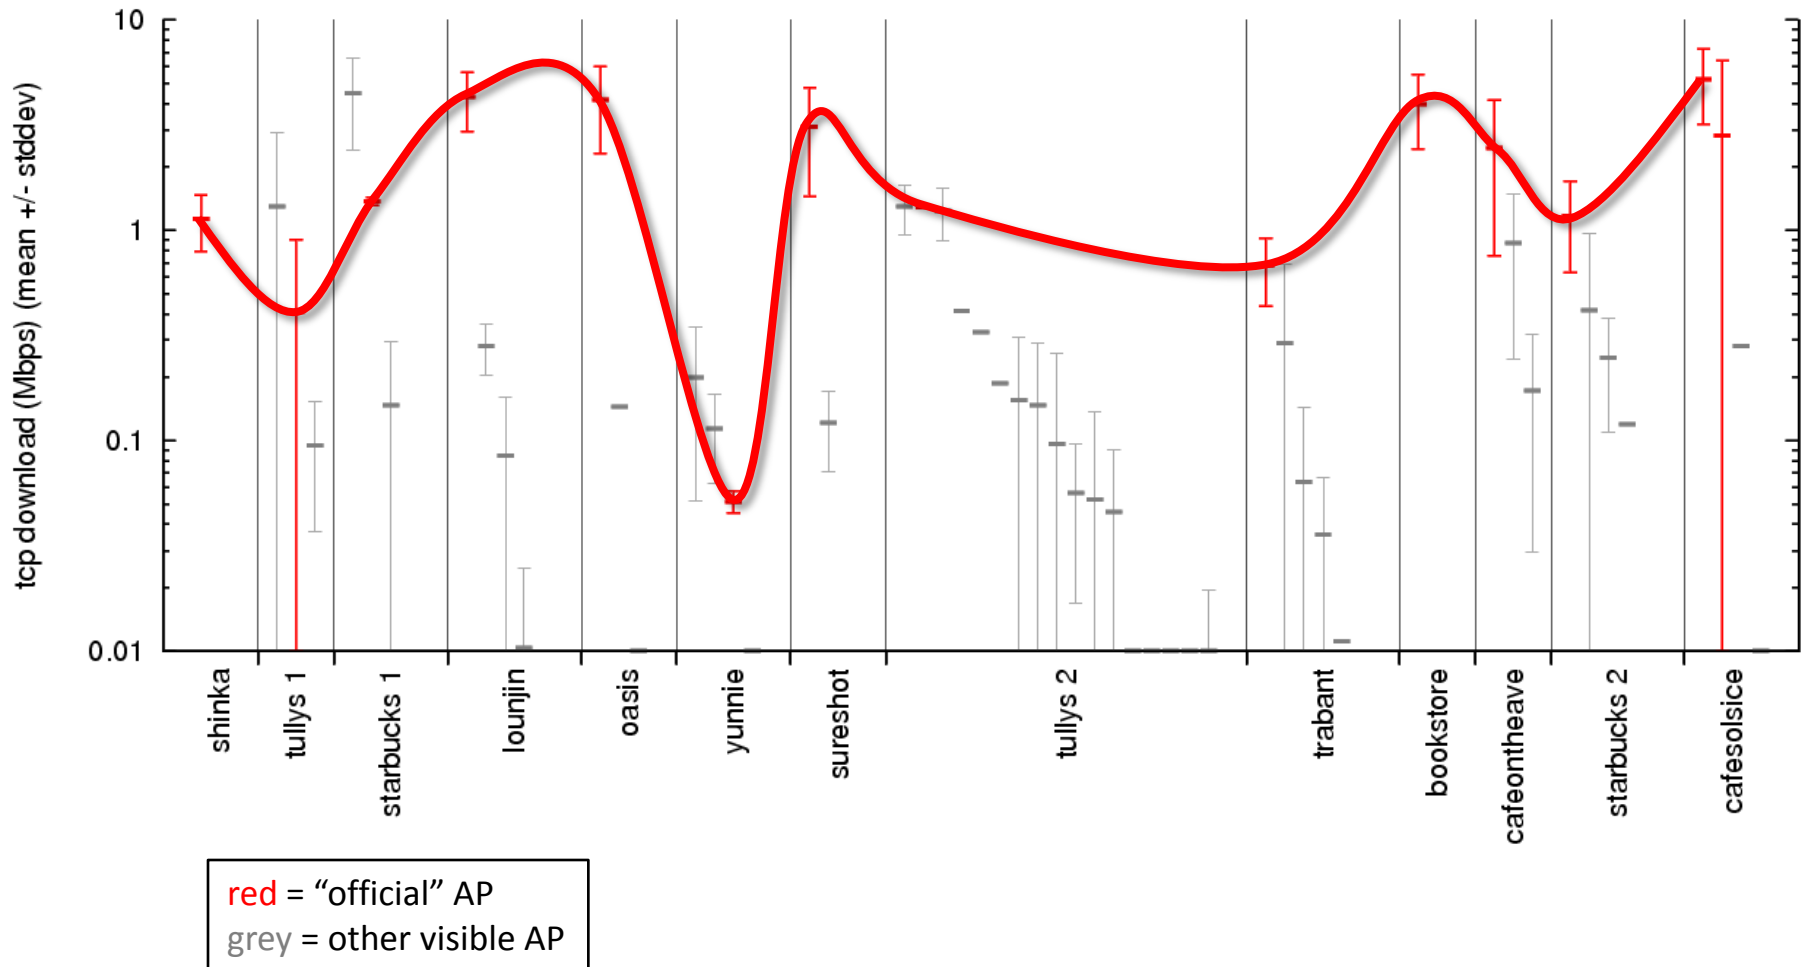

Will Reports Improve Selection?

Commercial APs at Seattle hotspot locations