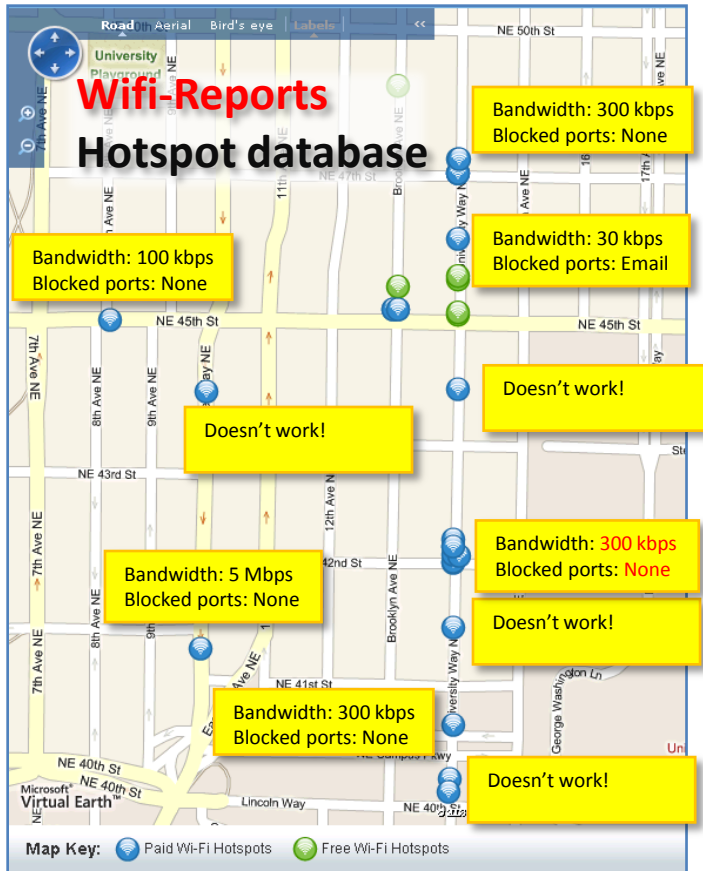

Wifi-Reports

I need to use VoIP so this is the best network for me

Wifi-Reports provides information about AP performance and application support