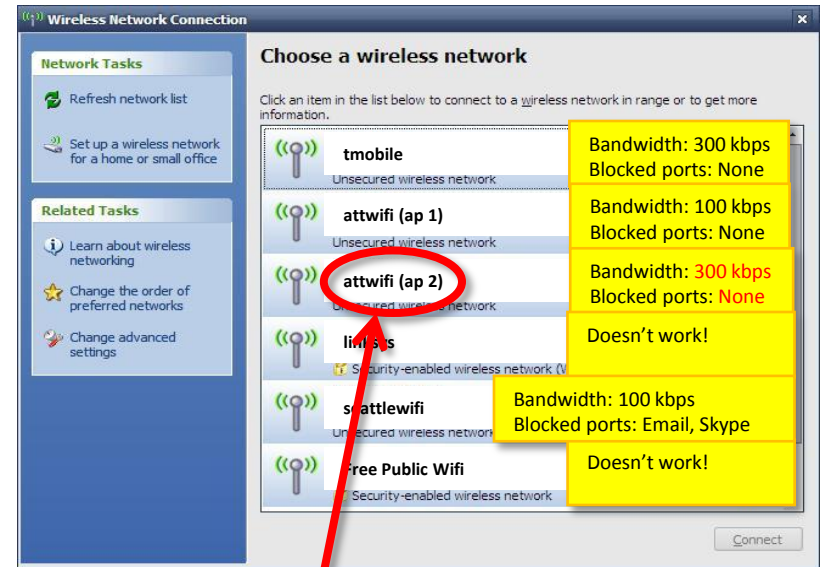

Wifi-Reports

I need to use VoIP so this is the best network for me

Wifi-Reports provides information about AP performance and application support