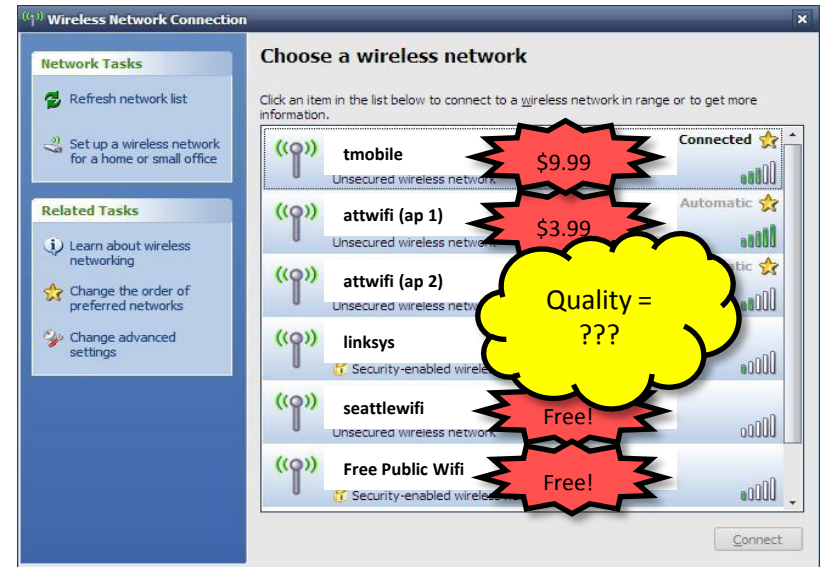

Problem: Commercial AP Selection

Which networks will run my applications?
Which ones have good performance?

We often have many choices of wireless access points (APs),
but little information about each